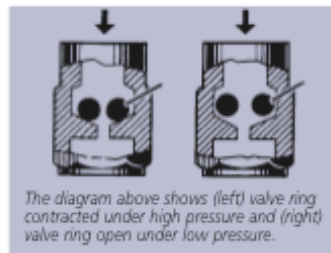

The simple way to save water, energy and sewage costs.

FLOWCo
MARIFLO VALVES

Fitting a Mariflo valve couldn't be simpler - as shown above the valve fits between the shower head and the inflow pipe and immediately starts saving money.

LOW COST, self cleaning Mariflo Valves tested and proved in industry for over 35 years.

Simple to install on showers and taps, saving their cost often in just a few weeks.

The single control opening contracts automatically as pressure rises so that the maximum flow continues to remain constant.