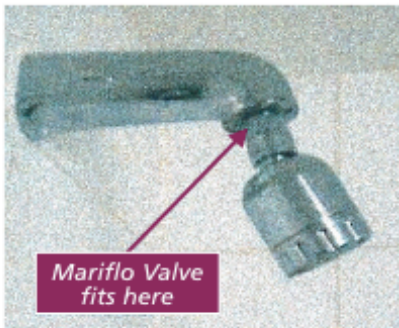

The simple way to save water, energy and sewage costs.

FLOWCo
MARIFLO VALVES

Fitting a Mariflo valve couldn't be simpler - as shown above the valve fits between the shower head and the inflow pipe and immediately starts saving money.

LOW COST, self cleaning Mariflo Valves tested and proved in industry for over 35 years.

Simple to install on showers and taps, saving their cost often in just a few weeks.

The single control opening contracts automatically as pressure rises so that the maximum flow continues to remain constant.

The diagram above shows (left) valve ring contracted under high pressure and (right) valve ring open under low pressure.

Visit our Web site: www.flowco.co.uk

E-mail mariflo@flowco.co.uk

Telephone/Fax: 020 8330 2487